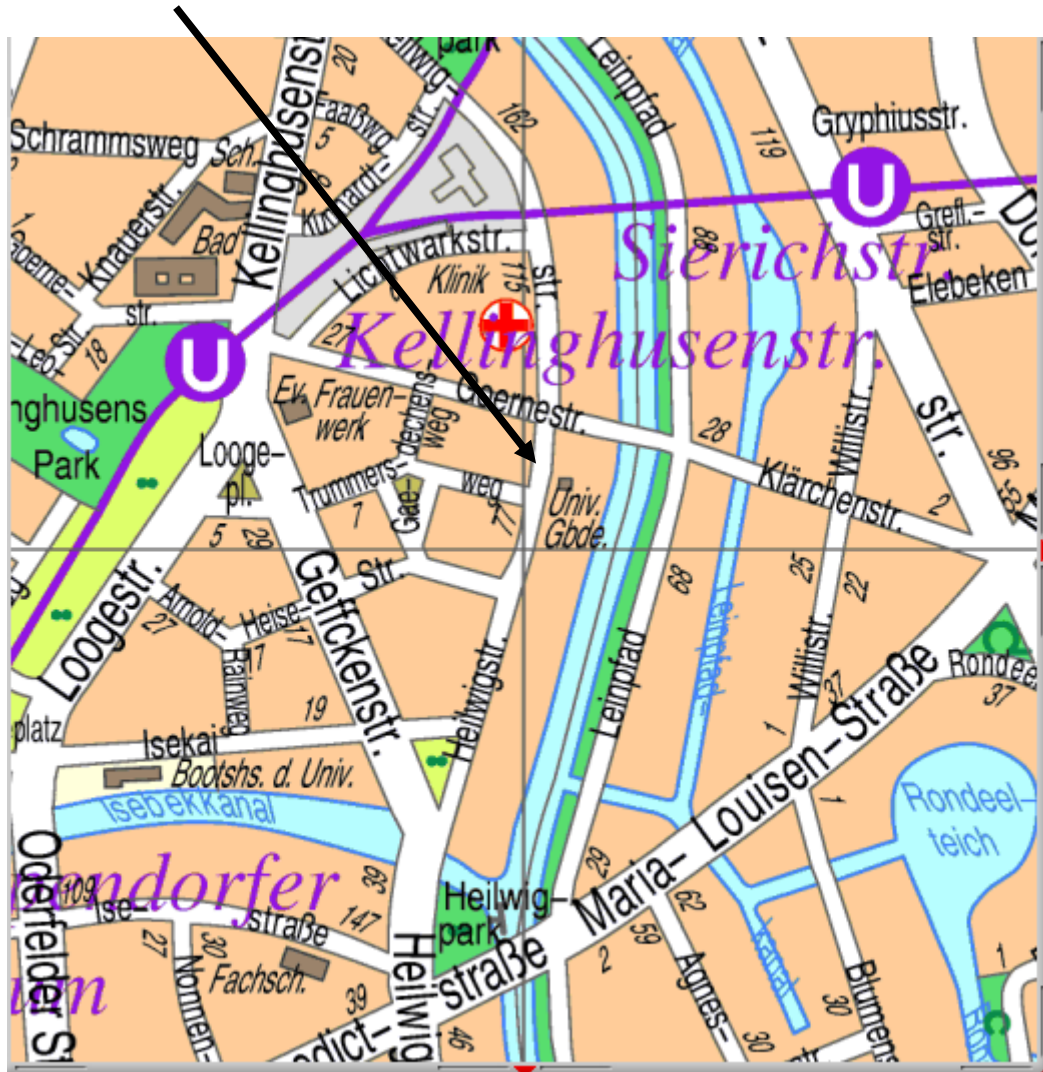

Conference site:

Warburg Haus, Heilwigstraße 116, 20249 Hamburg

The best way to go to the conference site is to take the tube (U1 or U3) and to get off at Kellinghusenstr. The Warburg Haus is a short walk from there.

Conference site

arten: © Freie u. Hansestadt Hamburg - Baubehörde, Amt für Geoinformation und Vermessung